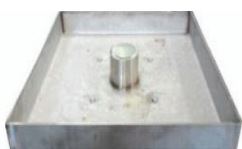

PUPS FLOORBOX

“Flip Lid” power supply unit model “PUPS FLOORBOX”, for power distribution and other services; totally hidden even in operation. Ideal for situations where space is at a premium.

PRODUCT SPECIFICATIONS

- Cover in stainless steel, recessed for paving infill to matching surface finish, or closed; cover size 300 x 300mm or 400 x 400mm - depth 500mm.
- Opening facilitated by a pivot partially pulled out from the lid surface, assisted by gas actuator.
- Cover secured in closed position by safety bayonet lock in bronze, with lever lock in stainless steel AISI 304 operated with key (square footprint).
- Operates with the cover closed and with plug inserted (max 1 x 63A) cable exit through a special rubberised door. Internal depth of cover 50mm.
- This unit is ideal for small areas and situations where only a few smaller sockets are required, or space does not permit the installation of a larger unit.

COVER TYPES

A. Cover to fill stainless steel AISI304 20t load

B. Cover closed stainless steel AISI304 20t load

ELECTICAL CONFIGURATIONS

1. Shopping centres/outlet

- 1 x CEE socket 5p 32A with protection
- 1 x CEE socket 3p 16A with protection
- 1 x power supply cable