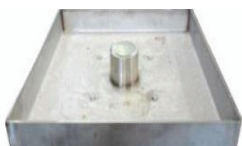

PUPS 02 4040

Total power 32 amps single supply. Supplies electricity and data points to public places. Operates unattended with the lid locked down, with only the power cable protruding.

- “Flip Lid” power supply unit model “PUPS02”, for power distribution and other services; totally hidden even in operation overall depth of unit 450mm.
- Cover in stainless steel, recessed to fill with matching surface finish, or closed; cover size 440 x 440mm opening facilitated by a pivot partially pull-out from the lid surface, and a dual gas actuator.
- Cover secured in closed position by safety bayonet lock in bronze, with lever lock in stainless steel AISI 304 operated with key (square footprint).
- Operates with the cover closed and with plug inserted, through rubber door for cable outlet.
- Removable stainless steel plate electrical equipment support (provision for grounding in this case).

COVER TYPES

A. Cover to fill stainless steel up to 40KN cover dimensions 440 x 440 - 50mm recess

B. Cover closed stainless steel up to 40KN cover dimensions 440 x 440 x 55mm

ELECTICAL CONFIGURATIONS

1. Shopping centres/outlet