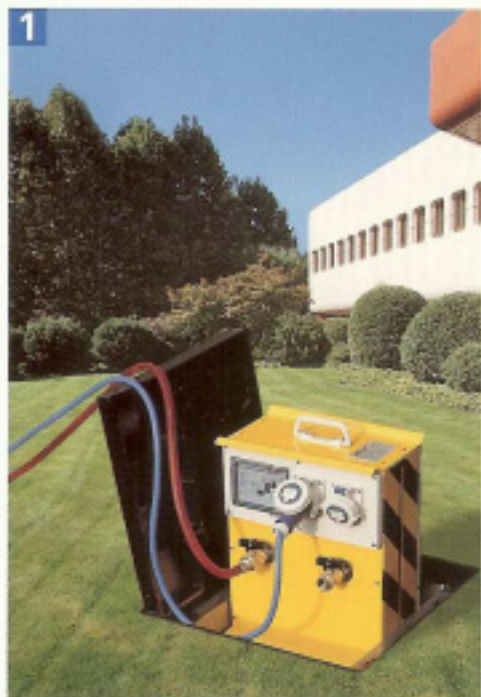

# Pop up Power Supplies Ltd.

Uniclass  
L7471

EPIC  
K71

C/S/B

(90.6)

X

**JT01**

**JT02**

**JT03**

JT01/A

JT01/B

JT02/A

JT02/B

JT03/A

**JT01** ... use HGV areas  
 Most power and flexibility  
 Dished top for your paving  
 Total Power 125 Amps  
 Total weight Loading 40 tons

**JT02** ... use HGV areas  
 Dish top for your paving  
 Total power 32 Amps  
 Total weight Loading 40 tons  
 Raised by turning handle

**JT03** ... use HGV areas  
 Flat steel top only  
 Total power 63 Amps  
 Total weight Loading 40 tons  
 Raised by hinging upwards

**JT04**

**JT05**

**JT06**

**JT07**

JT04/A JT04/B

JT05C/A

JT05C/B