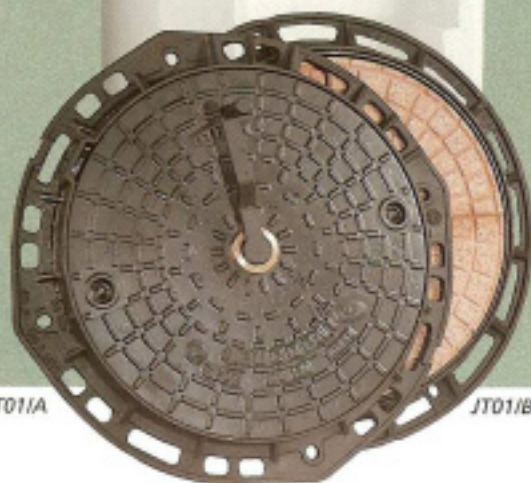

# Pop up Power Supplies Ltd.

Uniclass  
L7471

EPIC  
K71

C/S/B

(90.6)

X

**JT01**

**JT02**

**JT03**

JT01/A

JT01/B

JT02/A

JT02/B

JT03/A

**JT01** ... use HGV areas  
 Most power and flexibility  
 Dished top for your paving  
 Total Power 125 Amps  
 Total weight Loading 40 tons

**JT02** ... use HGV areas  
 Dish top for your paving  
 Total power 32 Amps  
 Total weight Loading 40 tons  
 Raised by turning handle

**JT03** ... use HGV areas  
 Flat steel top only  
 Total power 63 Amps  
 Total weight Loading 40 tons  
 Raised by hinging upwards

**JT04**

**JT05**

**JT06**

**JT07**

JT04/A JT04/B

JT05C/A

JT05C/B