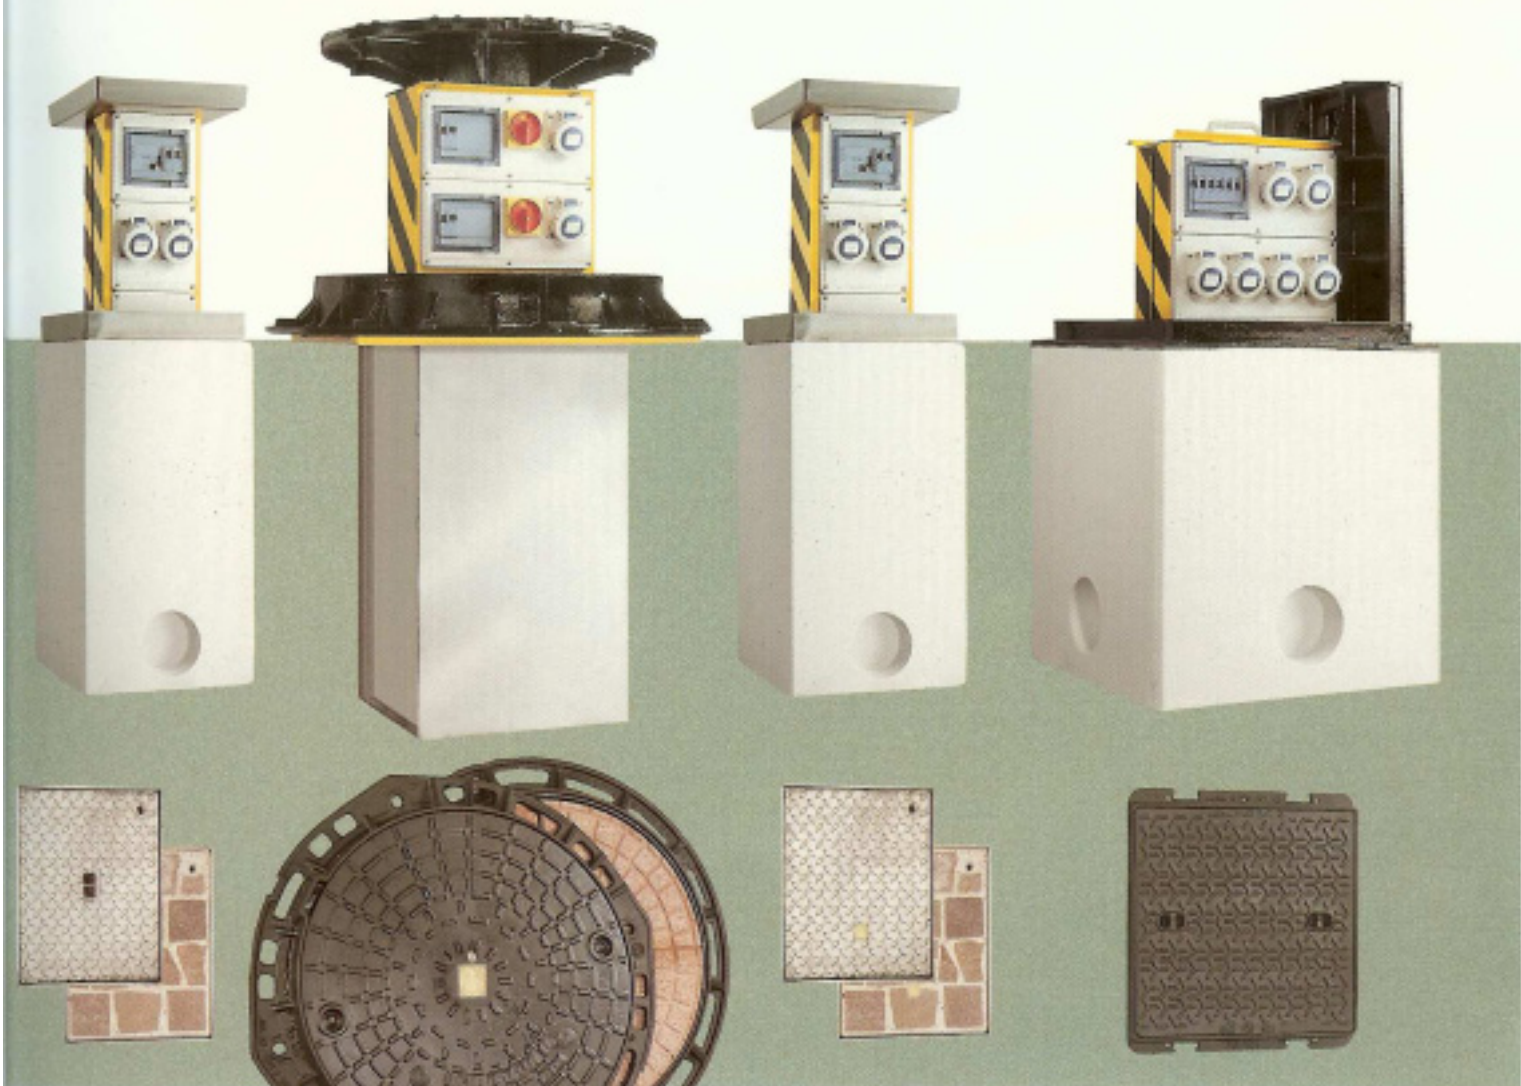

**JT03** ... use HGV areas  
 Flat steel top only  
 Total power 63 Amps  
 Total weight Loading 40 tons  
 Raised by hinging upwards

**JT04**

**JT05**

**JT06**

**JT07**

JT04/A JT04/B

JT05C/A

JT05C/B

JT06/A JT06/B

JT07/A

**JT04** ... foot traffic areas only  
 Dished top for your paving  
 Total power 32 Amps  
 Total weight Loading 10 tons  
 Raised by lifting vertically

**JT05** ... use HGV areas  
 Dished top for your paving  
 Total Power 32 Amps  
 Total weight Loading 40 tons  
 Raised by gas piston